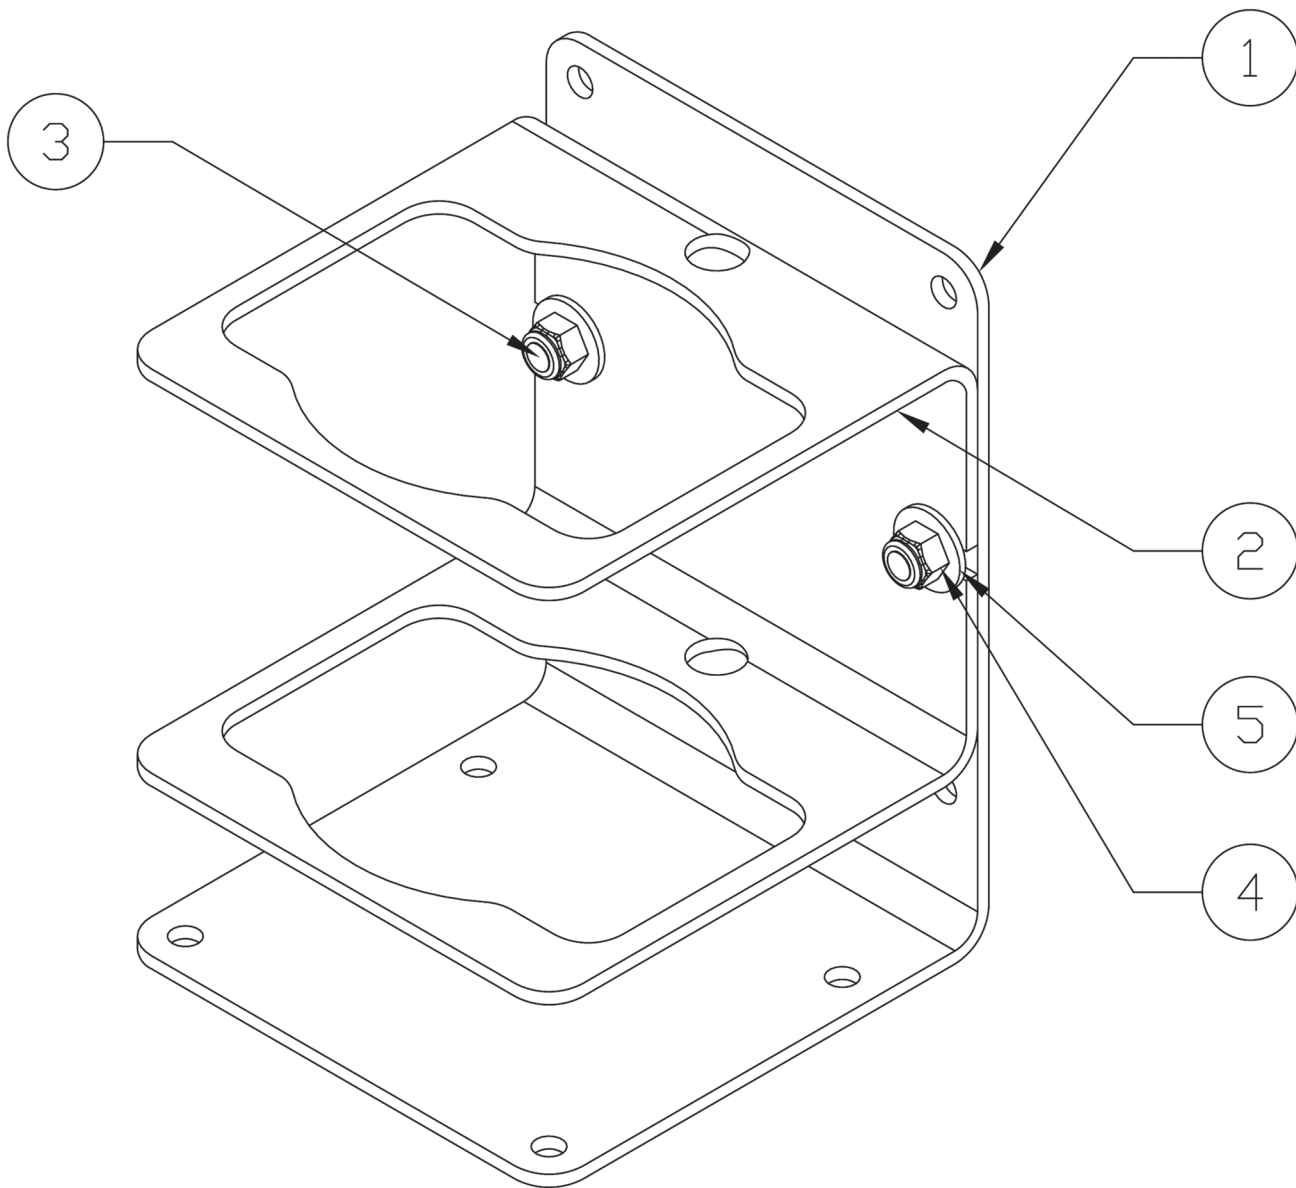

QUIC-MOUNT® SINGLE PREMIX/BAR CONTAINER HOLDERS
MODELS QM-PMH-1 & QM-PMH-1-B
PARTS AND INFORMATION MANUAL

- Heavy-duty, powder-coated steel
- Fits one cylindrical can up to 32 oz. (3-3/8" dia.) or one rectangular 32 oz. (2-5/8" x 4-1/4") quart container
- Includes storage slot for combination wrench
- Mount to a flat surface using 1/4" hardware (not included)

ITEM NO.	PART NO.	DESCRIPTION	QTY.
1	3087-227-101	Base	1
2	3087-227-103	Support	1
3	9010-462510	1/4-20 x 5/8"L 100° FH Torx Screw Zinc Plt	2
4	9013-172501	1/4-20 Hex Nylon Insert Lock Nut Narrow Zinc Plt	2
5	9014-112500	1/4" Flatwasher Type B Plain Regular Zinc Plt	2