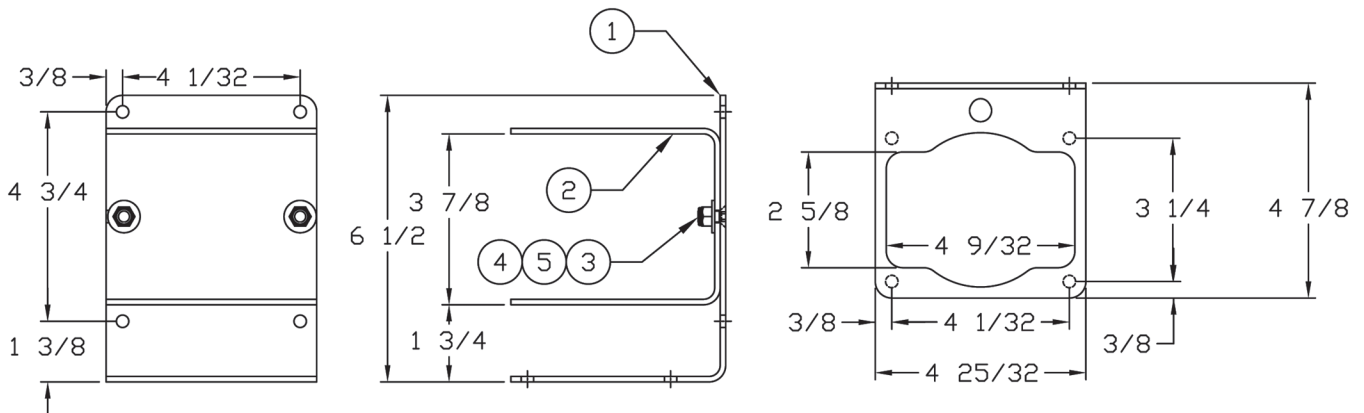

QUIC-MOUNT® SINGLE PREMIX/BAR CONTAINER HOLDERS
MODELS QM-PMH-1 & QM-PMH-1-B
PARTS AND INFORMATION MANUAL

- Heavy-duty, powder-coated steel
- Fits one cylindrical can up to 32 oz. (3-3/8" dia.) or one rectangular 32 oz. (2-5/8" x 4-1/4") quart container
- Includes storage slot for combination wrench
- Mount to a flat surface using 1/4" hardware (not included)

ITEM NO.	PART NO.	DESCRIPTION	QTY.
1	3087-227-101	Base	1
2	3087-227-103	Support	1
3	9010-462510	1/4-20 x 5/8"L 100° FH Torx Screw Zinc Plt	2
4	9013-172501	1/4-20 Hex Nylon Insert Lock Nut Narrow Zinc Plt	2
5	9014-112500	1/4" Flatwasher Type B Plain Regular Zinc Plt	2